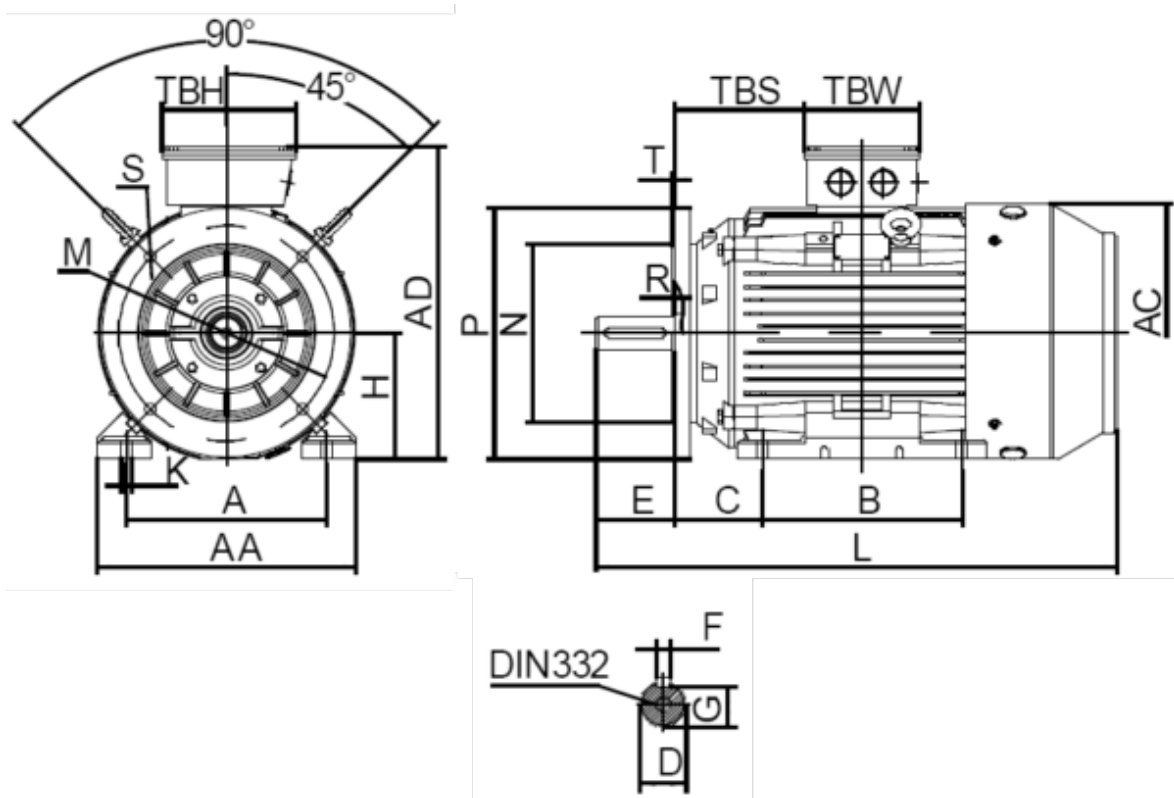

# Data Sheet

Article number: 250301500427

Description: Kleedrive T3C 160L-4 15.0KW 1400 rpm  
3x400/690V 50HZ IP55 B35 Eff=92,1%

## Measures

A = 254	F = 12	TBW = 162
AA = 316	G = 37	
AC = Ø313	H = 160	
AD = 404	HD = 244	
B = 254	K = Ø15	
C = 108	L = 650	
D = Ø42	TBH = 187	
E = 110	TBS = 91	